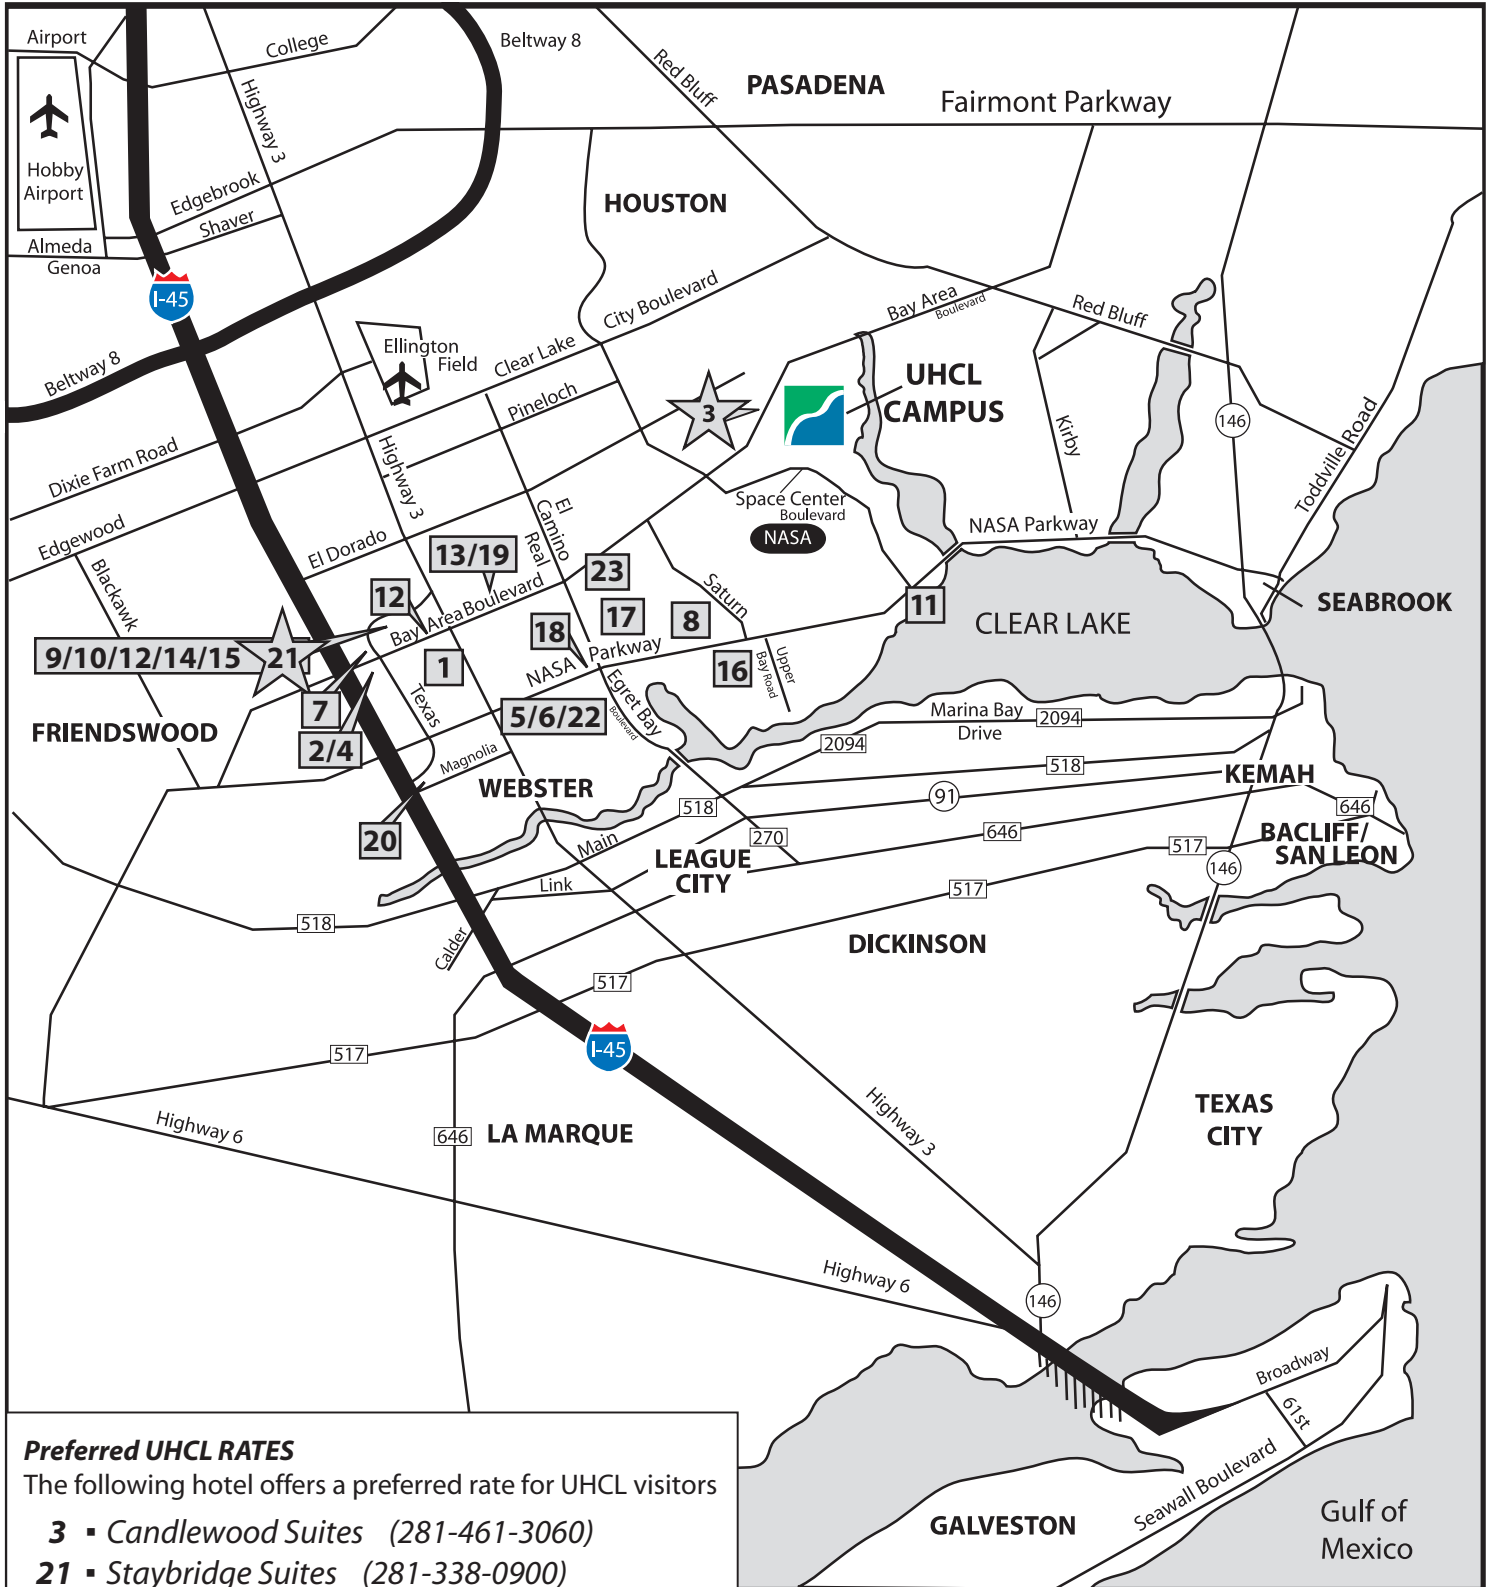

Clear Lake Area Map ★ Hotels

Preferred UHCL RATES

The following hotel offers a preferred rate for UHCL visitors

- 3 ▪ Candlewood Suites (281-461-3060)
- 21 ▪ Staybridge Suites (281-338-0900)

When making reservations contact the hotel via their local phone number and ask for the UHCL rate. Rates are based on availability.